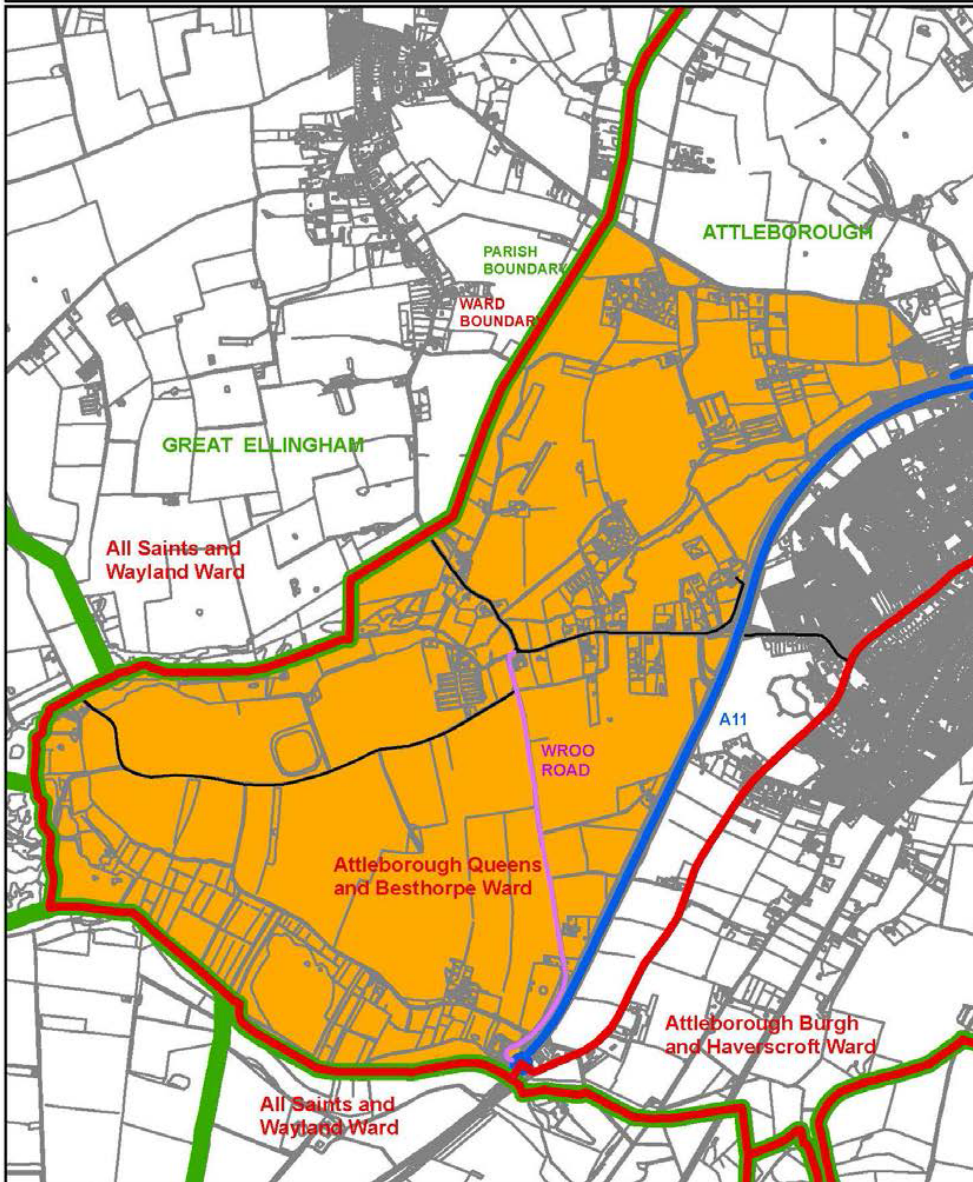

Breckland Council Elizabeth House Walpole Loke Dereham NR19 1EE Tel. 01362 656870 - Fax. 01362 656297	Title Community Governance Review - Great Ellingham	Scale 1:22,503	
	Project / Details -	Date Apr 2017	
	Drawn by / Department -	Drawing / Reference Number -